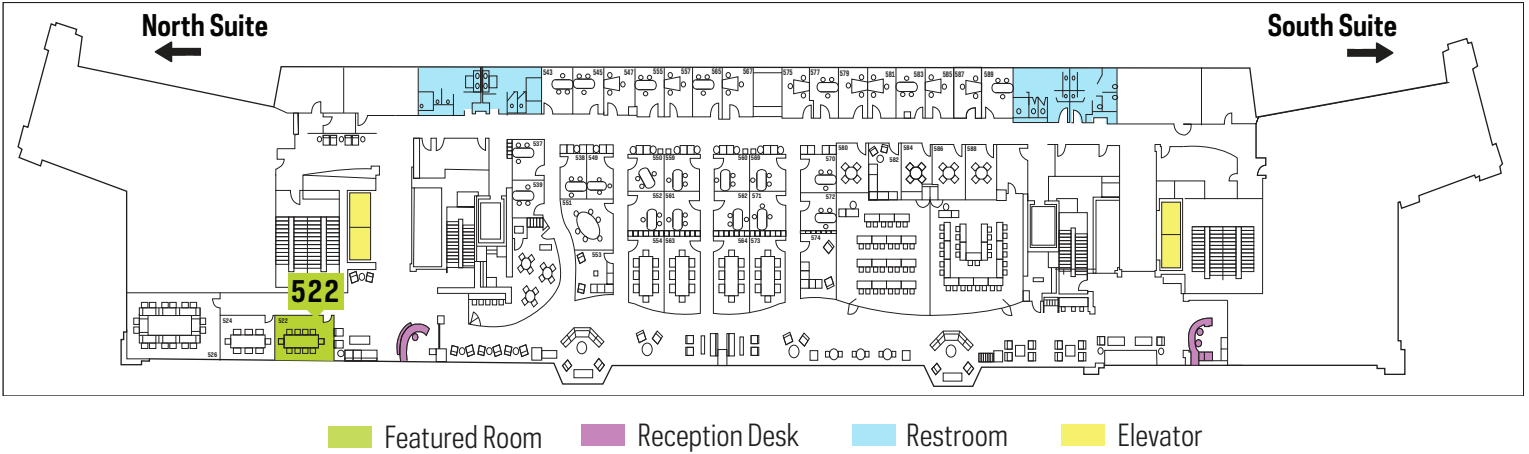

Location on 5th Floor

About

522 is used primarily for group meetings. The room includes a large rectangle shaped table, and 10 chairs.

Capacity | Up to 10

Features

This room has the following features:

- **Wireless Internet**
- **Portable Dry Erase Board**
- **Flat Screen TV**
- **Conference Phone**
- **Ports for USB, HDMI connection to TV**
- **Additional chairs available by request**