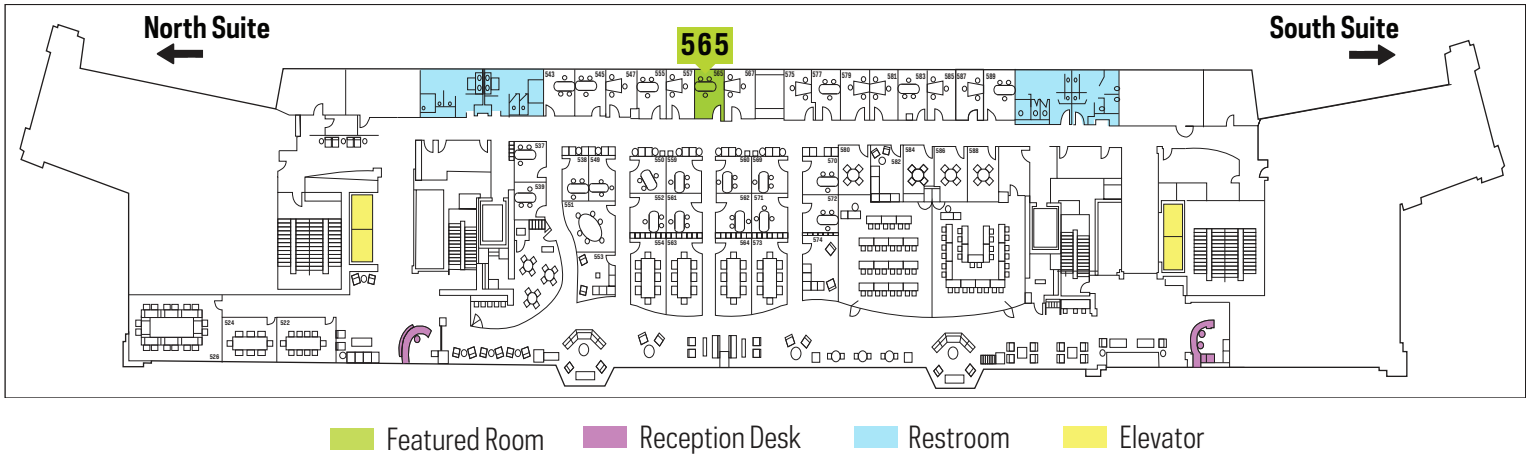

Location on 5th Floor

About

565 is used primarily for private interviews. The room includes an oval shaped table, three chairs, and a door with frosted glass for privacy.

Capacity | Up to 4

Features

This room has the following features:

- **Wireless Internet**
- **IP Video Phone**
- **Dry Erase Board**
- **Additional chairs available by request**