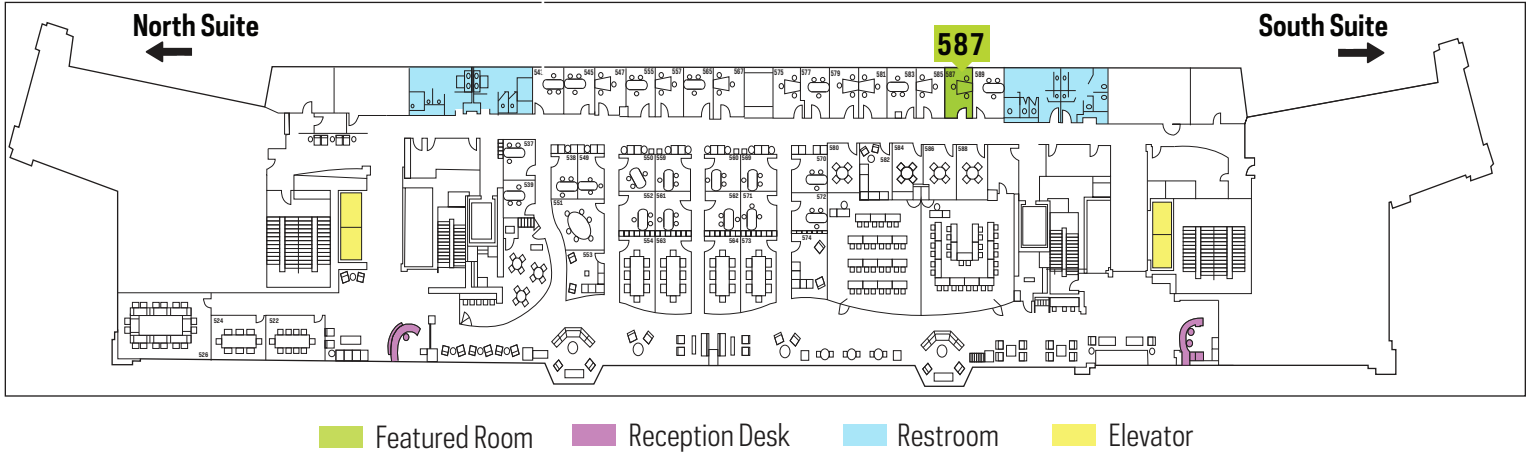

Location on 5th Floor

About

587 is used primarily for private interviews. The room includes an trapezoid shaped table, three chairs, and a door with frosted glass for privacy.

Capacity | Up to 3

Features

This room has the following features:

- **Wireless Internet**
- **IP Video Phone**
- **Dry Erase Board**
- **Flat Screen TV**
- **Wireless Keyboard**
- **Web Camera**
- **Ports for USB, HDMI connection to TV**
- **Additional chairs available by request**