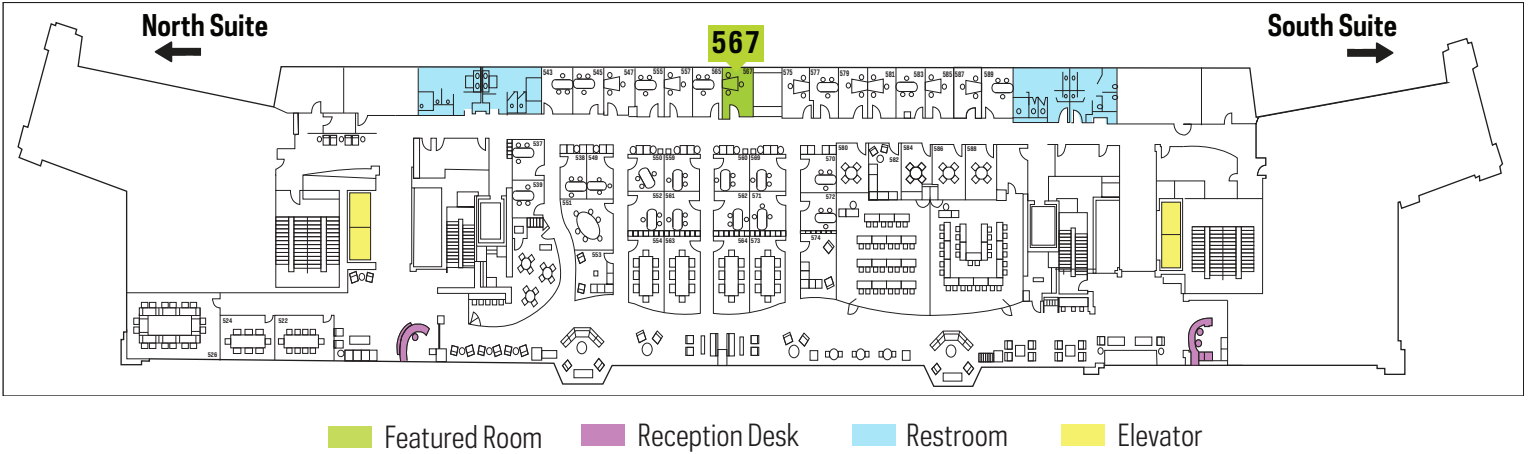

## Location on 5th Floor

## About

567 is used primarily for private interviews. The room includes a trapezoid shaped table, three chairs, and a door with frosted glass for privacy.

**Capacity** | Up to 3

## Features

This room has the following features:

- **Wireless Internet**
- **IP Video Phone**
- **Dry Erase Board**
- **Flat Screen TV**
- **Wireless Keyboard**
- **Web Camera**
- **Ports for USB, HDMI connection to TV**
- **Additional chairs available by request**