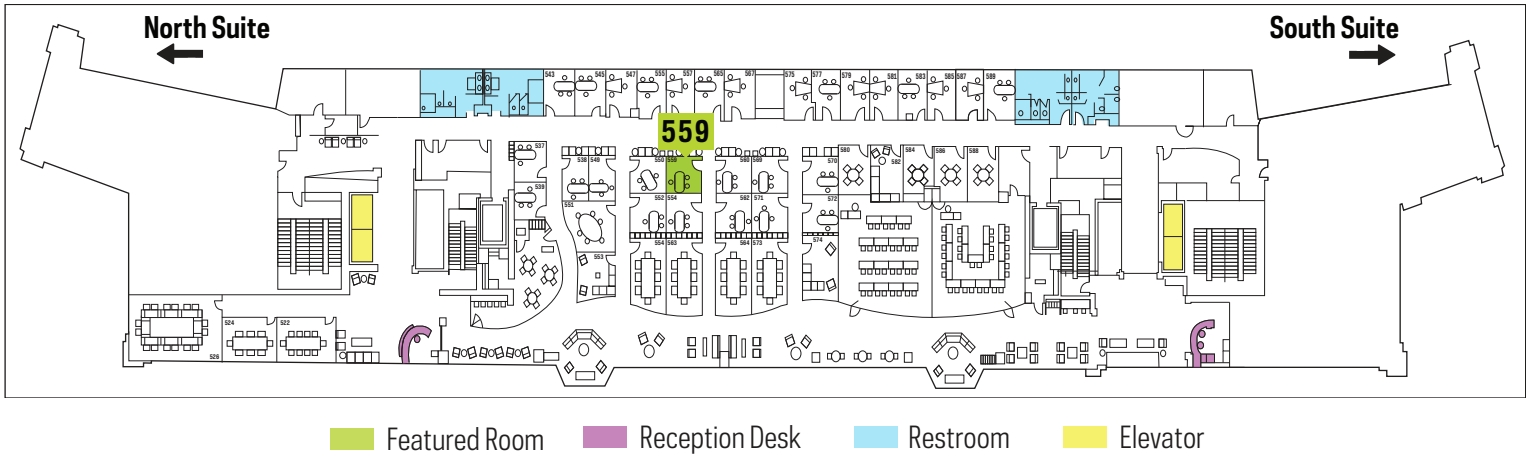

Location on 5th Floor

About

559 is used primarily for private interviews. The room includes an oval shaped table, three chairs, and a door with frosted glass for privacy.

Capacity | Up to 4

Features

This room has the following features:

- **Wireless Internet**
- **IP Video Phone**
- **Dry Erase Board**
- **Additional chairs available by request**