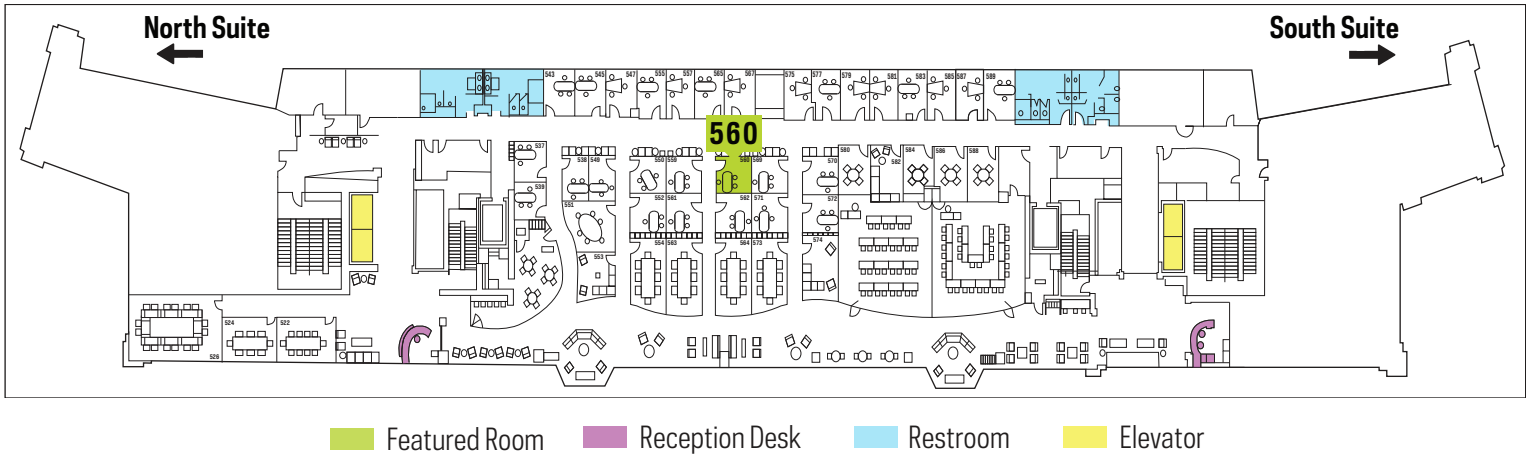

Location on 5th Floor

About

560 is used primarily for private interviews. The room includes an oval shaped table, three chairs, and a door with frosted glass for privacy.

Capacity | Up to 4

Features

This room has the following features:

- **Wireless Internet**
- **IP Video Phone**
- **Dry Erase Board**
- **Additional chairs available by request**